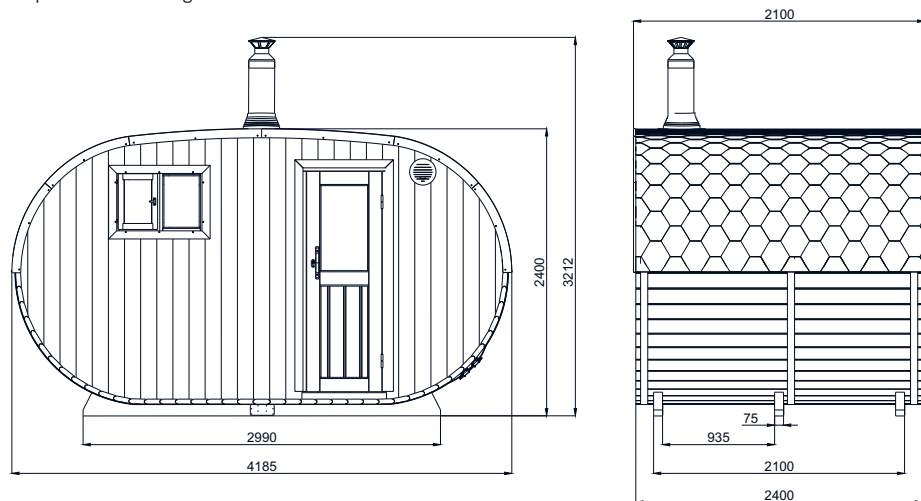

Big Oval Outdoor Sauna for 6 persons

Model	S54
Dimensions of sauna	4,0x4,9m
Wood thickness	40mm
Flat-pack dimensions	240x120x200cm
Weight	2000 kg^o
Dimensions of steam room	234x235cm
Capacity of steam room	~6 persons
Volume of steam room	~9 m³
Dimensions of upper seats	233,7x62,8x100cm
Dimensions of second upper seats	-
Dimension of changing room	-
Dimensions of seats	-
Dimensions of sitting room	400x230cm
Dimensions of table	150x77x80cm
Dimensions of benches	150x45,4x50cm
Dimensions of WC room	155x101,5cm
Dimensions of shower room	155x129,5cm
Dimensions of terrace	-
Dimensions of feet	380x455cm

* depends on the configuration and model

Basic Set Includes:

- Spruce / Thermowood barrel
- Inside Brown Tempered Glass Door
- Outside Wooden Door with Glass Window and Lock
- Bitumen Shingle Roof
- Decorative Wooden Hoop (back and front)
- Roof angle
- Window
- Sauna Stones – 20 kg (with stove only)
- Stainless steel hoops – 3 pcs.
- Feet for sauna – 6 pcs.

Wood

- Spruce (S242E)
- Thermowood (S242T)

Heater

- Wood-burning stove
- Electric stove

Delivery

Sauna can be purchased only unassembled

ADDITIONAL EQUIPMENT AND ACCESSORIES

Front wall

Wooden door with window and lock

Interior

Thermowood Floor

Back rest, 2 pcs.

LED-light for steam-room

Steam room lighting

Water Tank, 24L

Exterior

Outdoor lamp