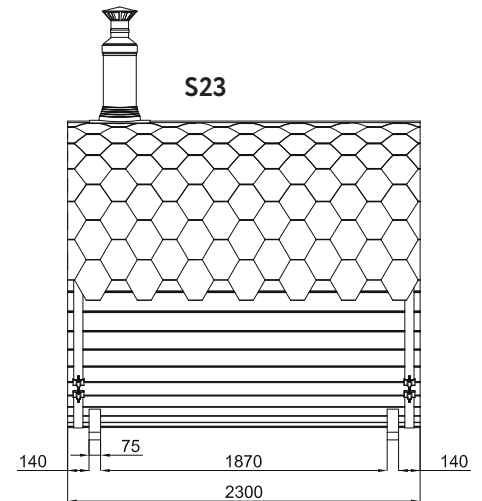

Basic Set Includes:

- Spruce / Thermowood barrel
- Benches from Thermowood
- Brown Tempered Glass Door
- Bitumen Shingle Roof
- Sauna Stones – 20 kg (with stove only)
- Stainless steel hoops – 2 psc.
- Feet for sauna – 2 psc.

Wood
• Spruce (S16E)
• Thermowood (S16T)

Heater
Electric stove

Delivery
• Assembled
• Flat-pack