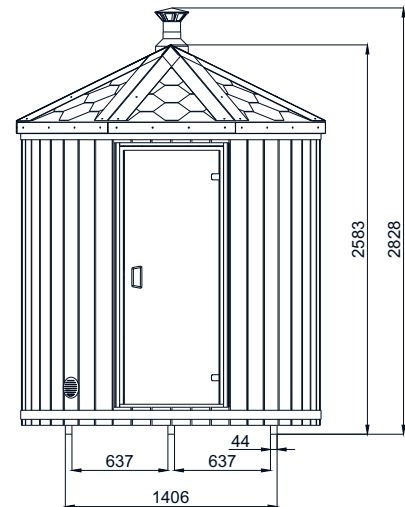

Vertical Outdoor Sauna for 2 persons

Model	SH
Diameter	Ø2 m
Wood thickness	40mm
Assembled dimensions (without chimney)	200x200x260cm
Flat-pack dimensions	200x80x150°cm
Weight	700kg*
Length of steam room	200cm
Capacity of steam room	~2 persons
Volume of steam room	~6,28m³
Dimensions of seats	170,5x53,4x54cm
Dimensions of feet	140x119cm

* depends on the configuration and model

Basic Set Includes:

- Spruce / Thermowood barrel
- Benches from Thermowood
- Brown Tempered Glass Door
- Bitumen Shingle Roof
- Sauna Stones – 20 kg (with stove only)
- Stainless steel hoops – 2 psc.
- Feet for sauna – 3 psc.

Wood

- Spruce (SHE)
- Thermowood (SHT)

Heater

- Wood-burning stove
- Electric stove