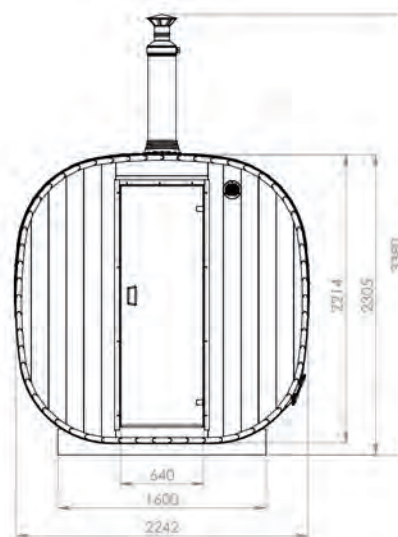

Cube Barrel Sauna 2.4m for 4 persons with outside seats

Model	SQR2V
Length of sauna	2,4m
Diameter of sauna	Ø2,2m
Wood thickness	40mm
Canopy	240x220x230cm
Assembled dimensions (without chimney)	240x120x150cm*
Flat-pack dimensions	~670 kg*
Weight	185cm
Length of steam room	~4 persons
Capacity of steam room	~7,03m³
Volume of steam room	185x49x54cm
Dimensions of seats	45cm
Dimensions of feet	160x195cm

* depends on the configuration and model

Basic Set Includes:

- Spruce / Thermowood barrel
- Benches from Alder
- Brown Tempered Glass Door
- Bitumen Shingle Roof
- Sauna Stones – 20 kg (with stove only)
- Stainless steel hoops – 2 psc.
- Feet for sauna – 2 psc.

1. Wood
2. Spruce (S2E)
   - Thermowood (S2T)
3. Heater
4. Wood-burning stove
   - Electric stove
5. Delivery
6. Assembled
   - Flat-pack

ADDITIONAL EQUIPMENT AND ACCESSORIES

Front wall

- Wooden door with window and lock
- Openable / non-openable windows
- Glass wall with glass door
- Mirror glass wall with mirror glass door
- Outdoor LED-light for glass front wall

Back wall

- Openable / non-openable windows
- Panoramic window
- Panoramic window with mirror glass
- Half-panoramic window
- Half-panoramic window with mirror glass
- Outdoor LED-light for panoramic window

Interior

- Thermowood Floor
- Back rest, 2 pcs.
- LED-light for steam-room
- Steam room lighting
- Water Tank, 24L

Exterior

- Roof angles – 2 psc.
- Decorative wooden hoop
- Outdoor lamp