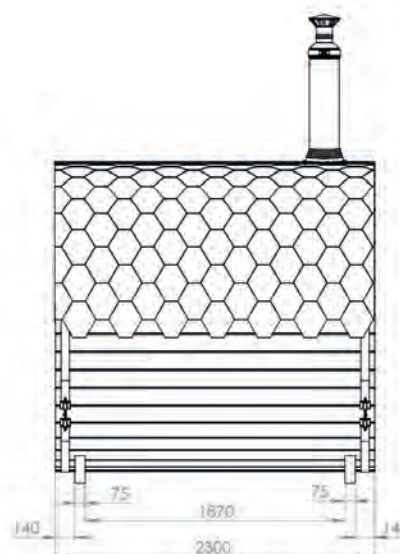

Cube Barrel Sauna 2.4m for 4 persons with outside seats

Model	SQR2V
Length of sauna	2,4m
Diameter of sauna	Ø2,2m
Wood thickness	40mm
Canopy	240x220x230cm
Assembled dimensions (without chimney)	240x120x150cm*
Flat-pack dimensions	~670 kg*
Weight	185cm
Length of steam room	~4 persons
Capacity of steam room	~7,03m³
Volume of steam room	185x49x54cm
Dimensions of seats	45cm
Dimensions of feet	160x195cm

* depends on the configuration and model

Basic Set Includes:

- Spruce / Thermowood barrel
- Benches from Alder
- Brown Tempered Glass Door
- Bitumen Shingle Roof
- Sauna Stones – 20 kg (with stove only)
- Stainless steel hoops – 2 psc.
- Feet for sauna – 2 psc.

1. Wood
2. Spruce (S2E)
   - Thermowood (S2T)
3. Heater
4. Wood-burning stove
   - Electric stove
5. Delivery
6. Assembled
   - Flat-pack

ADDITIONAL EQUIPMENT AND ACCESSORIES

Front wall

- Wooden door with window and lock
- Openable / non-openable windows
- Glass wall with glass door
- Mirror glass wall with mirror glass door
- Outdoor LED-light for glass front wall

Back wall

- Openable / non-openable windows
- Panoramic window
- Panoramic window with mirror glass
- Half-panoramic window
- Half-panoramic window with mirror glass
- Outdoor LED-light for panoramic window

Interior

- Thermowood Floor
- Back rest, 2 pcs.
- LED-light for steam-room
- Steam room lighting
- Water Tank, 24L

Exterior

- Roof angles – 2 psc.
- Decorative wooden hoop
- Outdoor lamp