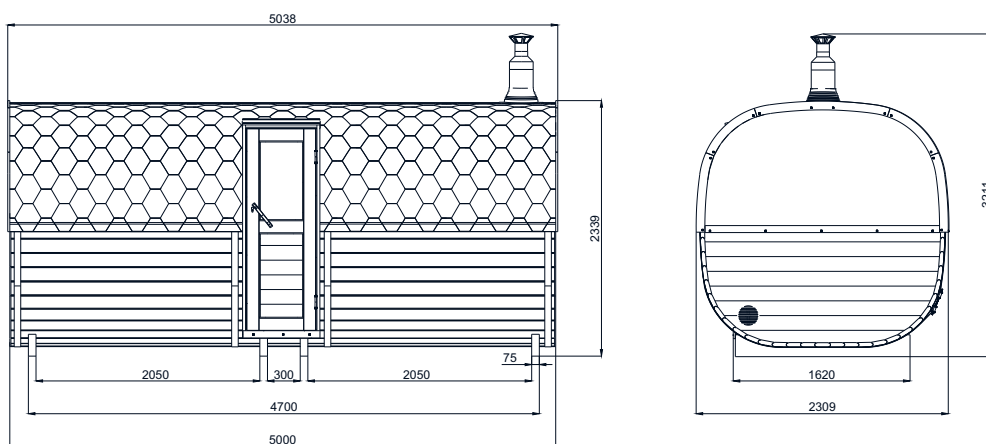

Cube Barrel Sauna 5m for 6 persons with seats or bed and outside seats

Model	S5P
Length of sauna	5m
Diameter of sauna	Ø2.2m
Wood thickness	40mm
Assembled dimensions (without chimney)	500x220x230
Flat-pack dimensions	500x120x150*
Weight	1500kg*
Length of steam room	200cm
Capacity of steam room	~6 persons
Volume of steam room	~7,6m³
Dimensions of seats	200x49x70cm
Length of sitting room	280cm
Dimensions of seats	200x49x40cm
Dimensions of folding table	180x60cm
Dimensions of feet	160x470cm

* depends on the configuration and model

Basic Set Includes:

- Spruce / Thermowood barrel
- Sitting room seats can be transformed into bed 2,1x1,8 m
- Thermowood Benches and Floor
- Brown Tempered Glass Door in the steam room
- Wooden Front Door with a Lock
- Folding table 1,8°0,6 m
- Panoramic Window in the sitting room
- Backrest, 2 pcs.
- Bitumen Shingle Roof
- Sauna Stones – 20 kg (with stove only)
- Stainless steel hoops – 4 pcs.
- Feet for sauna – 4 pcs.

Wood

- Spruce (S5PE)
- Thermowood (S5PT)

Heater

- Wood-burning stove
- Electric stove

Delivery

- Assembled
- Flat-pack

S5PL – steam room on the left

S5PR – steam room on the right

ADDITIONAL EQUIPMENT AND ACCESSORIES

Sitting Room

Openable / non-openable windows

Outdoor LED-light for half-panoramic window

Steam Room

Openable / non-openable windows

Half-panoramic window

Half-panoramic window with mirror glass

Outdoor LED-light for half-panoramic window

Interior

LED-light for steam-room

Steam room lighting

Water Tank, 24L

Exterior

Outdoor lamp