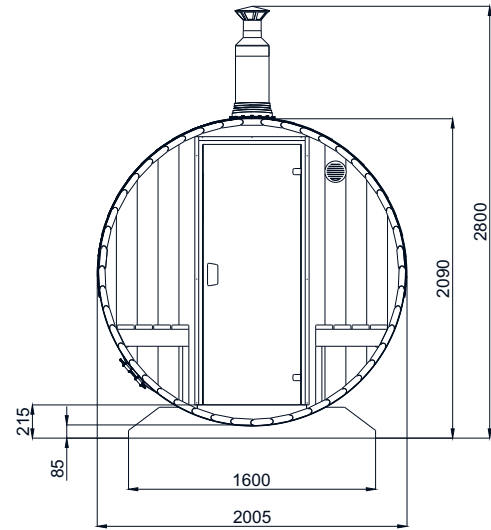

Barrel Sauna 2,8m for 4 persons with Outside Seats

Model	S28V	
Length of sauna	2,8m	
Diameter of sauna	Ø2m	Ø2,2m
Wood thickness	40mm	
Canopy	-	
Assembled dimensions (without chimney)	280x200x210cm	280x220x230cm
Flat-pack dimensions	280x80x150*cm	
Weight	730 kg*	
Length of steam room	210cm	
Capacity of steam room	~6 persons	
Volume of steam room	~6,0m³	~7,3m³
Dimensions of seats	210x49x54cm	
Length of terrace	58cm	
Length of changing room	-	
Dimensions of feet	160x195cm	

* depends on the configuration and model

Basic Set Includes:

- Spruce / Thermowood barrel
- Benches from Alder
- Brown Tempered Glass Door
- Bitumen Shingle Roof
- Stainless steel hoops – 3 psc.
- Feet for sauna – 2 psc.

Wood

- Spruce (S2VE)
- Thermowood (S2VT)

Heater

- Wood-burning stove
- Electric stove

Delivery

- Assembled
- Flat-pack

ADDITIONAL EQUIPMENT AND ACCESSORIES

Front wall

Wooden door with window and lock

Openable / non-openable windows

Glass wall with glass door

Mirror glass wall with mirror glass door

Outdoor LED-light for glass front wall

Back wall

Openable / non-openable windows

Panoramic window

Panoramic window with mirror glass

Half-panoramic window

Half-panoramic window with mirror glass

Outdoor LED-light for panoramic window

Interior

Thermowood Floor

Back rest, 2 pcs.

LED-light for steam-room

Steam room lighting

Water Tank, 24L

Exterior

Roof angles – 2 psc.

Decorative wooden hoop

Outdoor lamp