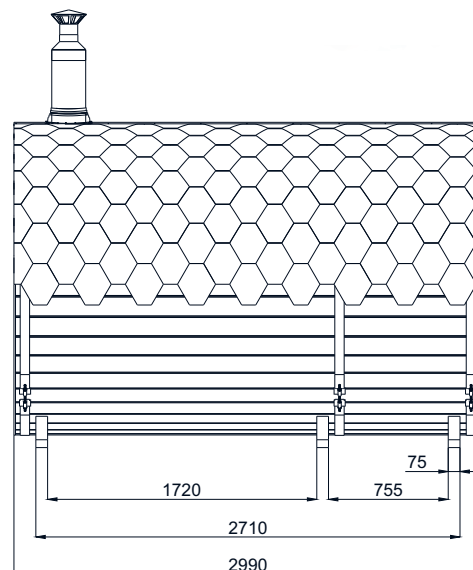

Barrel Sauna 3m for 4 persons with Dressing Room

Model	S3P	
Length of sauna	3,0m	
Diameter of sauna	Ø2m	Ø2,2m
Wood thickness	40mm	40mm
Canopy	yes (+40cm)	yes (+40cm)
Assembled dimensions (without chimney)	300x200x210cm	300x220x230cm
Flat-pack dimensions	300x80x150^ocm	
Weight	680 kg[*]	
Length of steam room	200cm	
Capacity of steam room	~4 persons	
Volume of steam room	~6,28m³	~7,6m³
Dimensions of seats	200x49x54cm	
Length of terrace	-	
Length of changing room	80cm	
Dimensions of feet	160x270cm	

* depends on the configuration and model

Basic Set Includes:

- Spruce / Thermowood barrel
- Benches from Thermowood
- Brown Tempered Glass Door in the steam room
- Wooden Front Door with a Lock
- Bitumen Shingle Roof
- Sauna Stones – 20 kg (with stove only)
- Stainless steel hoops – 3 psc.
- Feet for sauna – 3 psc.

Wood

- Spruce (S3PE)
- Thermowood (S3PT)

Heater

- Wood-burning stove
- Electric stove

Delivery

- Assembled
- Flat-pack

ADDITIONAL EQUIPMENT AND ACCESSORIES

Front wall

Wooden door with window and lock

Openable / non-openable windows

Glass wall with glass door

Mirror glass wall with mirror glass door

Outdoor LED-light for glass front wall

Back wall

Openable / non-openable windows

Panoramic window

Panoramic window with mirror glass

Half-panoramic window

Half-panoramic window with mirror glass

Outdoor LED-light for panoramic window

Interior

Thermowood Floor

Back rest, 2 pcs.

LED-light for steam-room

Steam room lighting

Water Tank, 24L

Exterior

Roof angles – 2 psc.

Canopy (40cm)

Outdoor lamp