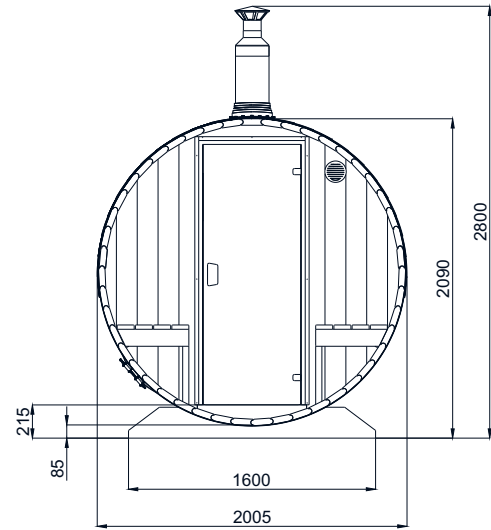

Barrel Sauna 2,4m for 4 persons with Outside Seats

Model	S2V	
Length of sauna	2,4m	
Diameter of sauna	Ø2m	Ø2,2m
Wood thickness	40mm	
Canopy	-	-
Assembled dimensions (without chimney)	240x200x210cm	240x220x230cm
Flat-pack dimensions	240x120x150*cm	
Weight	630 kg*	
Length of steam room	185cm	
Capacity of steam room	~4 persons	
Volume of steam room	~5,8m³	~7,03m³
Dimensions of seats	185x49x54cm	
Length of terrace	45cm	
Length of changing room	-	
Dimensions of feet	160x195cm	

* depends on the configuration and model

Basic Set Includes:

- Spruce / Thermowood barrel
- Benches from Thermowood
- Brown Tempered Glass Door
- Bitumen Shingle Roof
- Stainless steel hoops – 3 psc.
- Feet for sauna – 2 psc.

Wood

- Spruce (S2VE)
- Thermowood (S2VT)

Heater

- Wood-burning stove
- Electric stove

Delivery

- Assembled
- Flat-pack

ADDITIONAL EQUIPMENT AND ACCESSORIES

Front wall

Wooden door with window and lock

Openable / non-openable windows

Glass wall with glass door

Mirror glass wall with mirror glass door

Outdoor LED-light for glass front wall

Back wall

Openable / non-openable windows

Panoramic window

Panoramic window with mirror glass

Half-panoramic window

Half-panoramic window with mirror glass

Outdoor LED-light for panoramic window

Interior

Thermowood Floor

Back rest, 2 pcs.

LED-light for steam-room

Steam room lighting

Water Tank, 24L

Exterior

Roof angles – 2 psc.

Decorative wooden hoop

Outdoor lamp