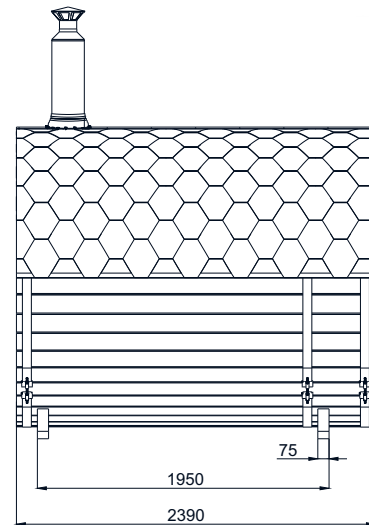

Barrel Sauna 2,4m for 4 persons with Outside Seats

Model	S2V	
Length of sauna	2,4m	
Diameter of sauna	Ø2m	Ø2,2m
Wood thickness	40mm	
Canopy	-	-
Assembled dimensions (without chimney)	240x200x210cm	240x220x230cm
Flat-pack dimensions	240x120x150*cm	
Weight	630 kg*	
Length of steam room	185cm	
Capacity of steam room	~4 persons	
Volume of steam room	~5,8m³	~7,03m³
Dimensions of seats	185x49x54cm	
Length of terrace	45cm	
Length of changing room	-	
Dimensions of feet	160x195cm	

* depends on the configuration and model

Basic Set Includes:

- Spruce / Thermowood barrel
- Benches from Thermowood
- Brown Tempered Glass Door
- Bitumen Shingle Roof
- Stainless steel hoops – 3 psc.
- Feet for sauna – 2 psc.

Wood

- Spruce (S2VE)
- Thermowood (S2VT)

Heater

- Wood-burning stove
- Electric stove

Delivery

- Assembled
- Flat-pack

ADDITIONAL EQUIPMENT AND ACCESSORIES

Front wall

Wooden door with window and lock

Openable / non-openable windows

Glass wall with glass door

Mirror glass wall with mirror glass door

Outdoor LED-light for glass front wall

Back wall

Openable / non-openable windows

Panoramic window

Panoramic window with mirror glass

Half-panoramic window

Half-panoramic window with mirror glass

Outdoor LED-light for panoramic window

Interior

Thermowood Floor

Back rest, 2 pcs.

LED-light for steam-room

Steam room lighting

Water Tank, 24L

Exterior

Roof angles – 2 psc.

Decorative wooden hoop

Outdoor lamp