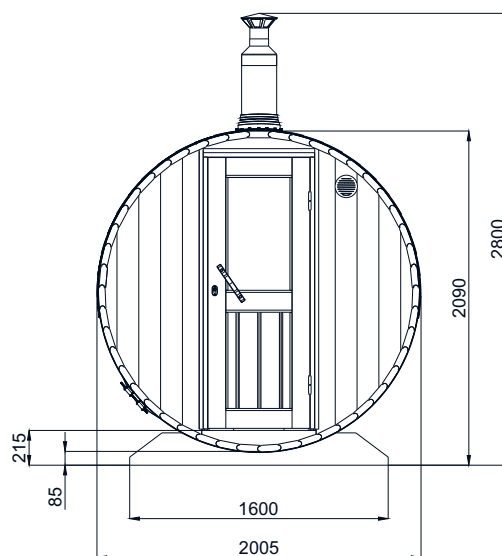

Barrel Sauna 3m for 4 persons with Dressing Room

Model	S3P	
Length of sauna	3,0m	
Diameter of sauna	Ø2m	Ø2,2m
Wood thickness	40mm	40mm
Canopy	yes (+40cm)	yes (+40cm)
Assembled dimensions (without chimney)	300x200x210cm	300x220x230cm
Flat-pack dimensions	300x80x150^ocm	
Weight	680 kg[*]	
Length of steam room	200cm	
Capacity of steam room	~4 persons	
Volume of steam room	~6,28m³	~7,6m³
Dimensions of seats	200x49x54cm	
Length of terrace	-	
Length of changing room	80cm	
Dimensions of feet	160x270cm	

* depends on the configuration and model

Basic Set Includes:

- Spruce / Thermowood barrel
- Benches from Thermowood
- Brown Tempered Glass Door in the steam room
- Wooden Front Door with a Lock
- Bitumen Shingle Roof
- Sauna Stones – 20 kg (with stove only)
- Stainless steel hoops – 3 psc.
- Feet for sauna – 3 psc.

Wood

- Spruce (S3PE)
- Thermowood (S3PT)

Heater

- Wood-burning stove
- Electric stove

Delivery

- Assembled
- Flat-pack

ADDITIONAL EQUIPMENT AND ACCESSORIES

Front wall

Wooden door with window and lock

Openable / non-openable windows

Glass wall with glass door

Mirror glass wall with mirror glass door

Outdoor LED-light for glass front wall

Back wall

Openable / non-openable windows

Panoramic window

Panoramic window with mirror glass

Half-panoramic window

Half-panoramic window with mirror glass

Outdoor LED-light for panoramic window

Interior

Thermowood Floor

Back rest, 2 pcs.

LED-light for steam-room

Steam room lighting

Water Tank, 24L

Exterior

Roof angles – 2 psc.

Canopy (40cm)

Outdoor lamp