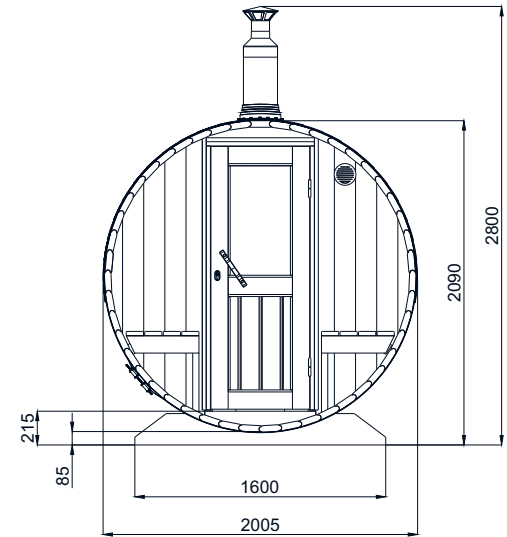

Barrel Sauna 4m for 4 persons with Dressing Room and Outside Seats

Model	S4PV	
Length of sauna	4,0m	
Diameter of sauna	Ø2m	Ø2,2m
Wood thickness	40mm	
Canopy	–	–
Assembled dimensions (without chimney)	400x200x210	400x220x230
Flat-pack dimensions	400x80x150*cm	
Weight	720 kg*	
Length of steam room	200cm	
Capacity of steam room	~4 persons	
Volume of steam room	~6,28m³	~7,6m³
Dimensions of seats	200x49x54cm	
Length of terrace	60cm	
Length of changing room	–	
Dimensions of feet	160x342cm	

* depends on the configuration and model

Basic Set Includes:

- Spruce / Thermowood barrel
- Benches from Thermowood
- Brown Tempered Glass Door in the steam room
- Wooden Front Door with a Lock
- Bitumen Shingle Roof
- Sauna Stones – 20 kg (with stove only)
- Stainless steel hoops – 4 pcs.
- Feet for sauna – 3 pcs.

Wood

- Spruce (S4PVE)
- Thermowood (S4PVT)

Heater

- Wood-burning stove
- Electric stove