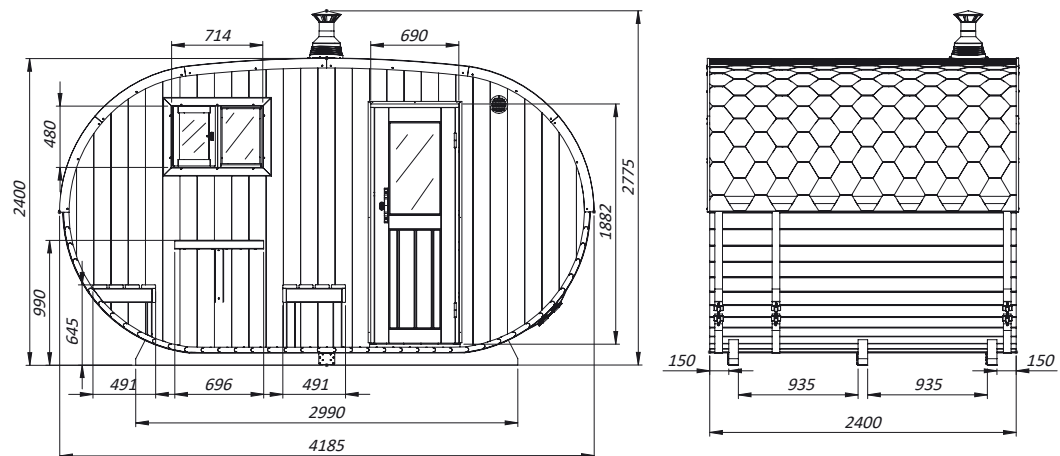

Oval Outdoor Sauna for 4 persons

Model	S242V
Dimensions of sauna	4,1x2,4m
Wood thickness	40mm
Flat-pack dimensions	240x120x200cm
Weight	1332 kg[±]
Dimensions of steam room	226,5x178cm
Capacity of steam room	~4 persons
Volume of steam room	~7m³
Dimensions of upper seats	143,5x65,8x90cm
Dimensions of second upper seats	178x65,8x90cm
Dimension of changing room	173x178cm
Dimensions of seats	178x65,8x52cm
Dimensions of sitting room	-
Dimensions of table	-
Dimensions of benches	-
Dimensions of WC room	-
Dimensions of shower room	-
Dimensions of terrace	50cm
Dimensions of feet	299,2x210,5cm

* depends on the configuration and model

Basic Set Includes:

- Spruce / Thermowood barrel
- Benches from Thermowood
- Inside Brown Tempered Glass Door
- Outside Wooden Door with Glass Window and Lock
- Bitumen Shingle Roof
- Decorative Wooden Hoop (back and front)
- Roof angle
- Window
- Sauna Stones – 20 kg (with stove only)
- Stainless steel hoops – 3 pcs.
- Sauna can be purchased only unassembled
- Feet for sauna – 6 pcs.

Wood

- Spruce (S242VE)
- Thermowood (S242VT)

Heater

- Wood-burning stove
- Electric stove

Delivery

Sauna can be purchased only unassembled

ADDITIONAL EQUIPMENT AND ACCESSORIES

Front wall

Wooden door with window and lock

Interior

Thermowood Floor

Back rest, 2 pcs.

LED-light for steam-room

Steam room lighting

Water Tank, 24L

Exterior

Outdoor lamp