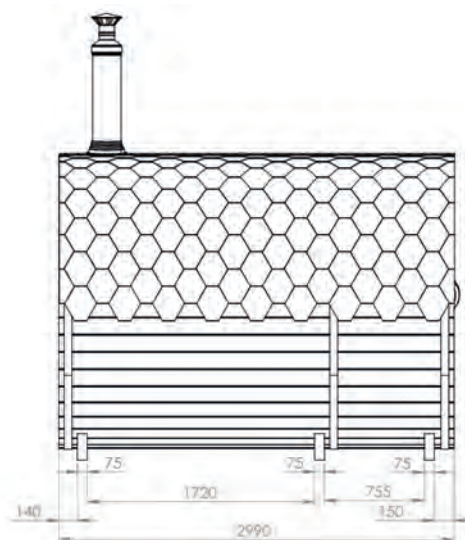

Basic Set Includes:

- Spruce / Thermowood barrel
- Benches from Alder
- Brown Tempered Glass Door
- Bitumen Shingle Roof
- Sauna Stones – 20 kg (with stove only)
- Stainless steel hoops – 2 psc.
- Feet for sauna – 2 psc.

1. Wood
2. Spruce (S2E)
   - Thermowood (S2T)
3. Heater
4. Wood-burning stove
   - Electric stove
5. Delivery
6. Assembled
   - Flat-pack