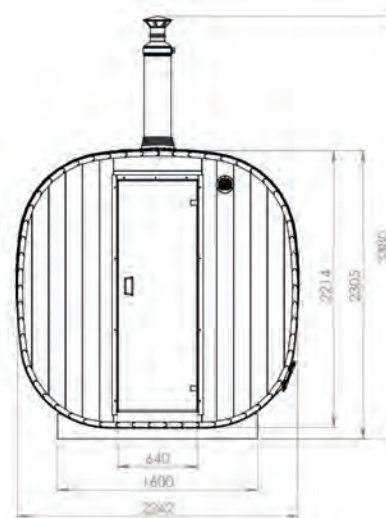

Cube Barrel Sauna 4m for 4 persons with dressing room and outside seats

Model	SQR4PV
Length of sauna	4m
Diameter of sauna	Ø2,2m
Wood thickness	40mm
Assembled dimensions (without chimney)	400x220x230cm
Flat-pack dimensions	400x120x150cm^o
Weight	~800 kg^o
Length of steam room	200cm
Capacity of steam room	~4 persons
Volume of steam room	~7,6m³
Dimensions of seats (LxWxH)	200x49x54cm
Length of terrace	125cm
Length of changing room	60cm
Dimensions of feet	160x342cm

^o depends on the configuration and model