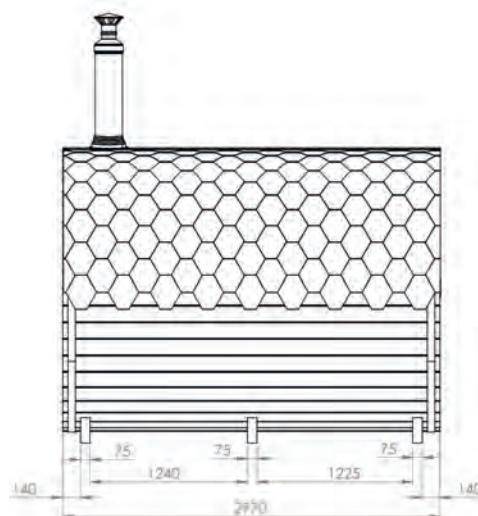

Delivery

- Assembled
- Flat-pack

ADDITIONAL EQUIPMENT AND ACCESSORIES

Front wall

Wooden door with window and lock

Openable / non-openable windows

Glass wall with glass door

Mirror glass wall with mirror glass door

Outdoor LED-light for glass front wall

Back wall

Openable / non-openable windows

Panoramic window

Panoramic window with mirror glass

Half-panoramic window

Half-panoramic window with mirror glass

Outdoor LED-light for panoramic window

Interior

Thermowood Floor

Back rest, 2 pcs.

LED-light for steam-room

Steam room lighting

Water Tank, 24L

Exterior

Roof angles – 2 psc.

Canopy (40cm)

Outdoor lamp