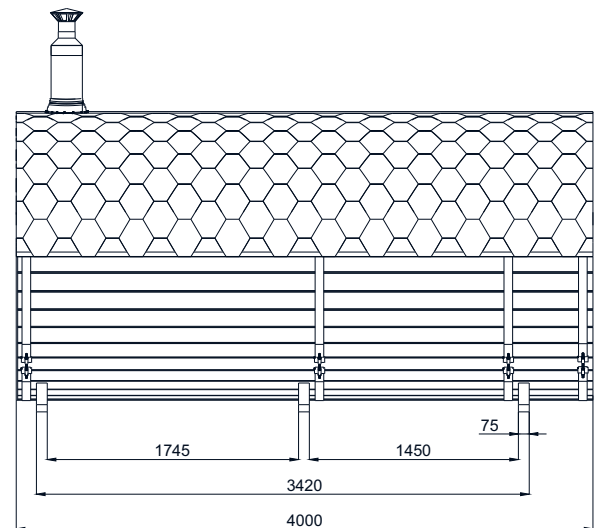

Delivery

- Assembled
- Flat-pack

ADDITIONAL EQUIPMENT AND ACCESSORIES

Front wall

Wooden door with window and lock

Openable / non-openable windows

Glass wall with glass door

Mirror glass wall with mirror glass door

Outdoor LED-light for glass front wall

Back wall

Openable / non-openable windows

Panoramic window

Panoramic window with mirror glass

Half-panoramic window

Half-panoramic window with mirror glass

Outdoor LED-light for panoramic window

Interior

Thermowood Floor

Back rest, 2 pcs.

LED-light for steam-room

Steam room lighting

Water Tank, 24L

Exterior

Roof angles – 2 pcs.

Decorative wooden hoop

Outdoor lamp