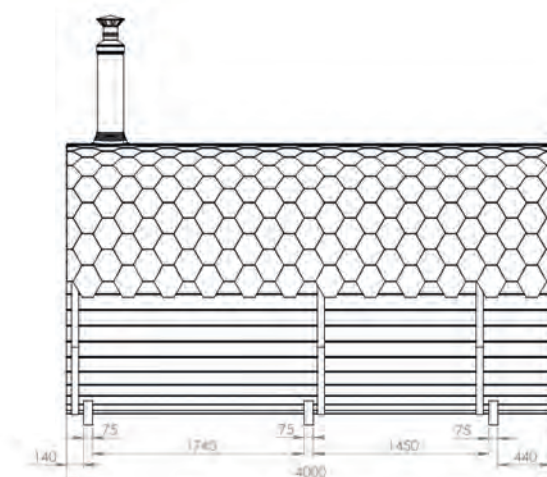

Basic Set Includes:

- Spruce / Thermowood barrel
- Benches from Alder
- Brown Tempered Glass Door
- Bitumen Shingle Roof
- Sauna Stones – 20 kg (with stove only)
- Stainless steel hoops – 2 psc.
- Feet for sauna – 2 psc.

1. Wood
2. Spruce (S2E)
   - Thermowood (S2T)
3. Heater
4. Wood-burning stove
   - Electric stove
5. Delivery
6. Assembled
   - Flat-pack