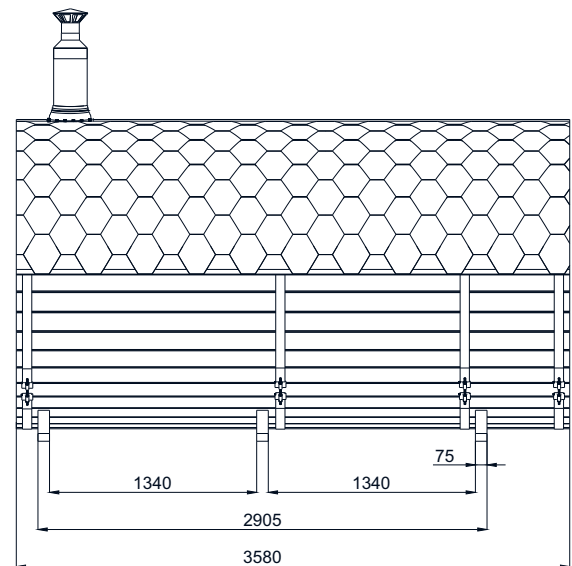

Barrel Sauna 3,6m for 6 persons with Outside Seats

Model	S3V	
Length of sauna	3,6m	
Diameter of sauna	Ø2m	Ø2,2m
Wood thickness	40mm	
Canopy	-	-
Assembled dimensions (without chimney)	360x200x210	360x220x230
Flat-pack dimensions	300x80x150*cm	
Weight	675 kg*	
Length of steam room	280cm	
Capacity of steam room	~6 persons	
Volume of steam room	~8,8m³	~10,64m³
Dimensions of seats	280x49x54cm	
Length of terrace	65cm	
Length of changing room	-	
Dimensions of feet	160x290,5cm	

* depends on the configuration and model

Basic Set Includes:

- Spruce / Thermowood barrel
- Benches from Thermowood
- Brown Tempered Glass Door
- Bitumen Shingle Roof
- Sauna Stones – 20 kg (with stove only)
- Stainless steel hoops – 4 pcs.
- Feet for sauna – 3 pcs.

1. Wood
2. Spruce (S3VE)
   - Thermowood (S3VT)
3. Heater
4. Wood-burning stove
   - Electric stove
5. Delivery
6. Assembled
   - Flat-pack

ADDITIONAL EQUIPMENT AND ACCESSORIES

Front wall

Wooden door with window and lock

Openable / non-openable windows

Glass wall with glass door

Mirror glass wall with mirror glass door

Outdoor LED-light for glass front wall

Back wall

Openable / non-openable windows

Panoramic window

Panoramic window with mirror glass

Half-panoramic window

Half-panoramic window with mirror glass

Outdoor LED-light for panoramic window

Interior

Thermowood Floor

Back rest, 2 pcs.

LED-light for steam-room

Steam room lighting

Water Tank, 24L

Exterior

Roof angles – 2 pcs.

Decorative wooden hoop

Outdoor lamp