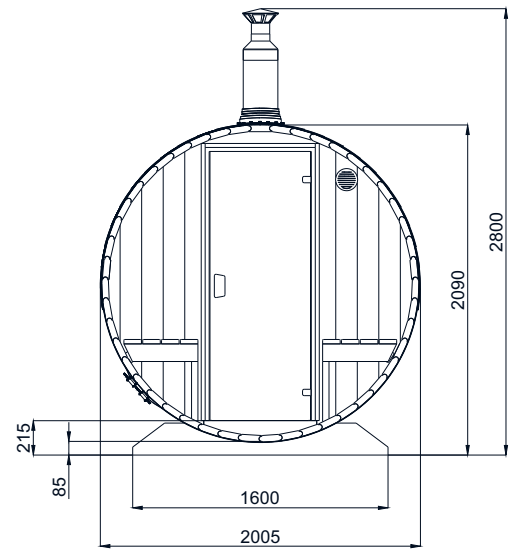

Barrel Sauna 3,6m for 6 persons with Outside Seats

Model	S3V	
Length of sauna	3,6m	
Diameter of sauna	Ø2m	Ø2,2m
Wood thickness	40mm	
Canopy	-	-
Assembled dimensions (without chimney)	360x200x210	360x220x230
Flat-pack dimensions	300x80x150*cm	
Weight	675 kg*	
Length of steam room	280cm	
Capacity of steam room	~6 persons	
Volume of steam room	~8,8m³	~10,64m³
Dimensions of seats	280x49x54cm	
Length of terrace	65cm	
Length of changing room	-	
Dimensions of feet	160x290,5cm	

* depends on the configuration and model

Basic Set Includes:

- Spruce / Thermowood barrel
- Benches from Thermowood
- Brown Tempered Glass Door
- Bitumen Shingle Roof
- Sauna Stones – 20 kg (with stove only)
- Stainless steel hoops – 4 pcs.
- Feet for sauna – 3 pcs.

1. Wood
2. Spruce (S3VE)
   - Thermowood (S3VT)
3. Heater
4. Wood-burning stove
   - Electric stove
5. Delivery
6. Assembled
   - Flat-pack

ADDITIONAL EQUIPMENT AND ACCESSORIES

Front wall

Wooden door with window and lock

Openable / non-openable windows

Glass wall with glass door

Mirror glass wall with mirror glass door

Outdoor LED-light for glass front wall

Back wall

Openable / non-openable windows

Panoramic window

Panoramic window with mirror glass

Half-panoramic window

Half-panoramic window with mirror glass

Outdoor LED-light for panoramic window

Interior

Thermowood Floor

Back rest, 2 pcs.

LED-light for steam-room

Steam room lighting

Water Tank, 24L

Exterior

Roof angles – 2 pcs.

Decorative wooden hoop

Outdoor lamp