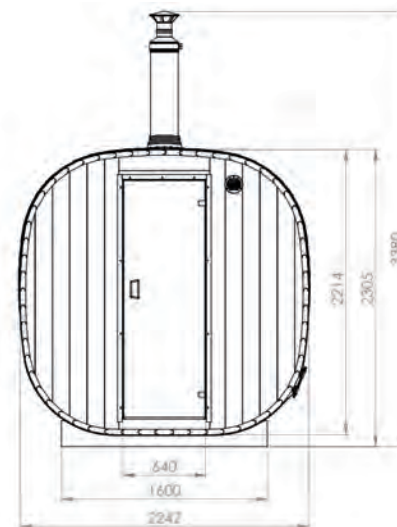

Cube Barrel Sauna 3m for 4 persons with dressing room

Model	SQR3P
Length of sauna	3m
Diameter of sauna	Ø2,2m
Wood thickness	40mm
Canopy	yes (+40cm)
Assembled dimensions (without chimney)	300x220x230cm
Flat-pack dimensions	300x120x150cm^o
Weight	~740 kg^o
Size of steam room	200cm
Capacity of steam room	~4 persons
Volume of steam room	~7,6m³
Dimensions of seats	200x49x54cm
Length of changing room	80cm
Dimensions of feet	160x270cm

^o depends on the configuration and model