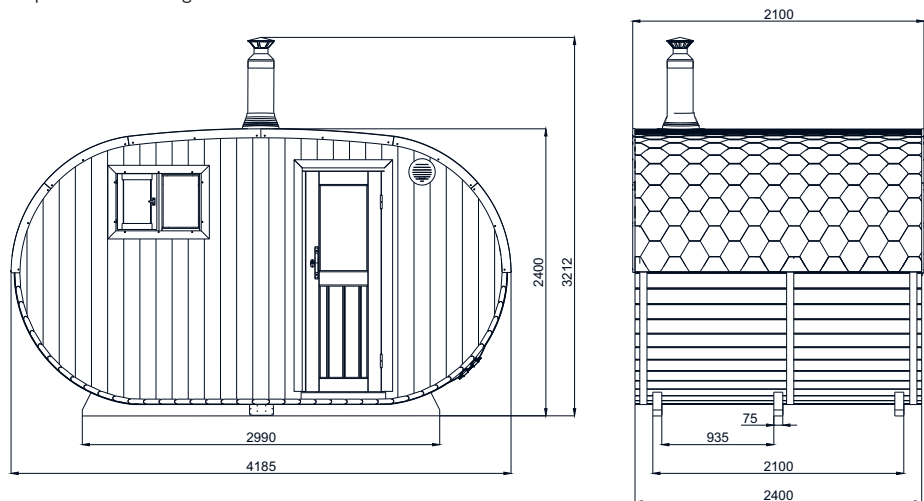

Oval Outdoor Sauna for 6 persons

Model	S242
Dimensions of sauna	4,1x2,4 m
Wood thickness	40mm
Flat-pack dimensions	240x120x200cm
Weight	1332 kg^o
Dimensions of steam room	226,5x224cm
Capacity of steam room	~6 persons
Volume of steam room	~8,9 m³
Dimensions of upper seats	224x65,8x90cm
Dimensions of second upper seats	143,5x65,8x90cm
Dimension of changing room	173x224cm
Dimensions of seats	224x65,8x52cm
Dimensions of sitting room	-
Dimensions of table	-
Dimensions of benches	-
Dimensions of WC room	-
Dimensions of shower room	-
Dimensions of terrace	-
Dimensions of feet	299,2x210,5cm

* depends on the configuration and model

Basic Set Includes:

- Spruce / Thermowood barrel
- Inside Brown Tempered Glass Door
- Outside Wooden Door with Glass Window and Lock
- Bitumen Shingle Roof
- Decorative Wooden Hoop (back and front)
- Roof angle
- Window
- Sauna Stones – 20 kg (with stove only)
- Stainless steel hoops – 3 pcs.
- Feet for sauna – 6 pcs.

Wood

- Spruce (S242E)
- Thermowood (S242T)

Heater

- Wood-burning stove
- Electric stove

Delivery

Sauna can be purchased only unassembled

ADDITIONAL EQUIPMENT AND ACCESSORIES

Front wall

Wooden door with window and lock

Interior

Thermowood Floor

Back rest, 2 pcs.

LED-light for steam-room

Steam room lighting

Water Tank, 24L

Exterior

Outdoor lamp