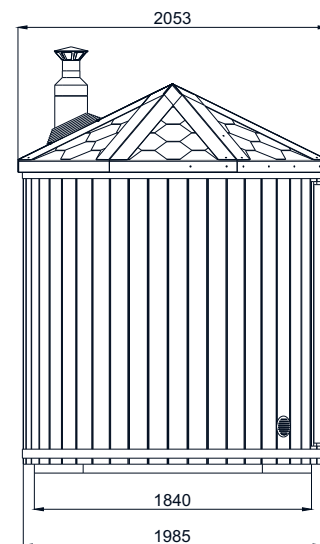

Delivery

- Assembled
- Flat-pack

Front wall

Openable / non-openable windows

Interior

LED-light for steam-room

Steam room lighting

Water Tank, 24L

Exterior

Outdoor lamp