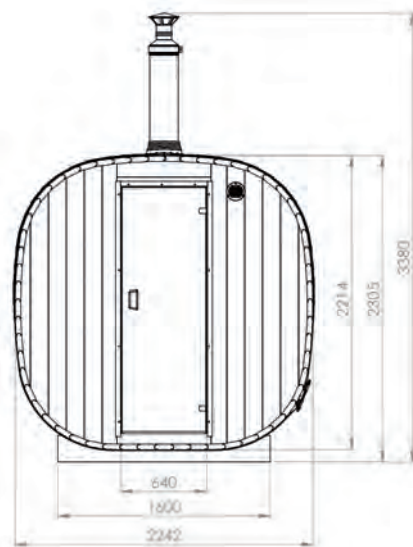

Cube Barrel Sauna 3m for 6 persons

Model	SQR3
Length of sauna	3m
Diameter of sauna	Ø2,2m
Wood thickness	40mm
Canopy	yes (+40cm)
Assembled dimensions (without chimney)	300x220x230cm
Flat-pack dimensions	300x120x150cm^o
Weight	~710 kg^o
Length of steam room	280cm
Capacity of steam room	~6 persons
Volume of steam room	~10,64m³
Dimensions of seats	280x49x54cm
Dimensions of feet	160x269cm

^o depends on the configuration and model

Basic Set Includes:

- Spruce / Thermowood barrel
- Benches from Alder
- Brown Tempered Glass Door
- Bitumen Shingle Roof
- Sauna Stones – 20 kg (with stove only)
- Stainless steel hoops – 2 psc.
- Feet for sauna – 2 psc.

Wood

- Spruce (S2E)
- Thermowood (S2T)

Heater

- Wood-burning stove
- Electric stove