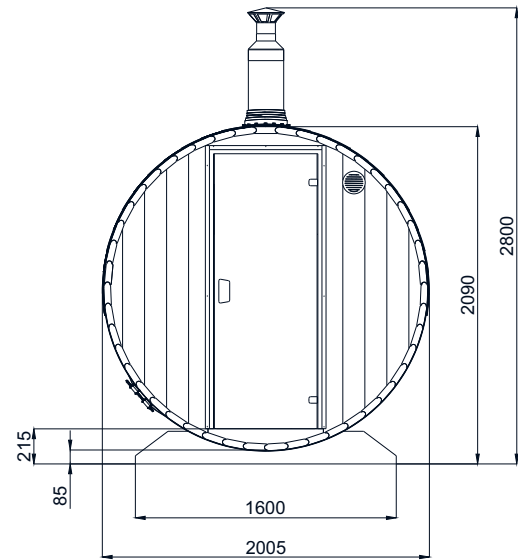

Barrel Sauna 2m / 2,3m for 4 persons

Model	S2 / S23	
Length of sauna	2,0m / 2,3m	
Diameter of sauna	Ø2m	Ø2,2m
Wood thickness	40mm	40mm
Canopy	yes (+40cm)	yes (+40cm)
Assembled dimensions (without chimney)	200x200x210cm / 230x200x210cm	200x220x230cm / 230x220x230cm
Flat-pack dimensions	200x120x150^ocm / 230x120x150^ocm	
Weight	600kg^o / 630kg^o	
Length of steam room	185cm / 214cm	
Capacity of steam room	~4 persons / ~6 persons	
Volume of steam room	~5,8m³ / ~6,1m³	~7,03m³ / ~7,5m³
Dimensions of seats	185x49x54cm / 214x49x54cm	
Length of terrace	-	
Length of changing room	-	
Dimensions of feet	160x195cm	

* depends on the configuration and model