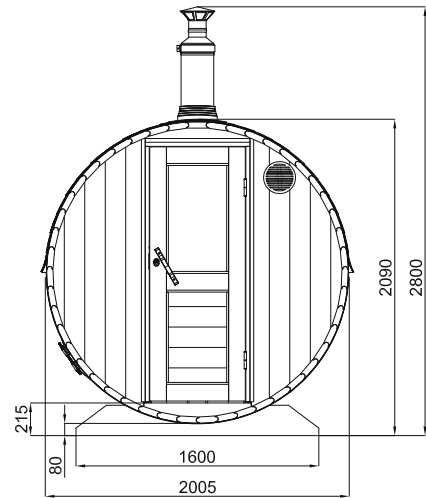

Barrel Sauna 4m for 4-6 persons Two-room

Model	S4D	
Length of sauna	4,0m	
Diameter of sauna	Ø2m	Ø2,2m
Wood thickness	40mm	40mm
Canopy	-	-
Assembled dimensions (without chimney)	400x200x210cm	400x220x230cm
Flat-pack dimensions	400x80x150*cm	
Weight	720 kg*	
Length of steam room	214cm	
Capacity of steam room	~4 persons	
Volume of steam room	~6,1m³	~7,5 m³
Dimensions of seats	214x49x54cm	
Length of terrace	-	
Length of changing room	166cm	
Dimensions of feet	160x114cm	

* depends on the configuration and model