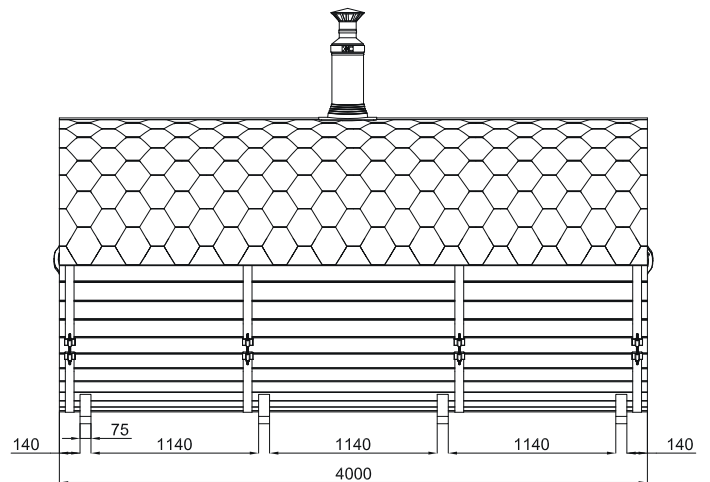

Basic Set Includes:

- Spruce / Thermowood barrel
- Benches from Thermowood
- Brown Tempered Glass Door
- Wooden Front Door with a Lock
- Bitumen Shingle Roof
- Sauna Stones – 20 kg (with stove only)
- Stainless steel hoops – 4 pcs.
- Feet for sauna – 4 pcs.

1. Wood
2. Spruce (S4PE)
   - Thermowood (S4PT)
3. Heater
4. Wood-burning stove
   - Electric stove
5. Delivery
6. Assembled
   - Flat-pack