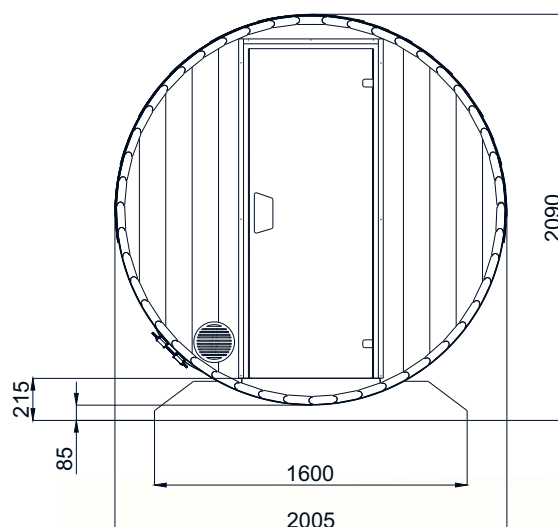

Barrel Sauna 1,6m for 3 persons

Model	S16
Length of sauna	1,6 m
Diameter of sauna	Ø2m
Wood thickness	40mm
Canopy	yes (+40cm)
Assembled dimensions (without chimney)	160x200x210cm
Flat-pack dimensions	200x120x150cm
Weight	500kg*
Length of steam room	145cm
Capacity of steam room	~2–3 persons
Volume of steam room	~4,5m³
Dimensions of seats	188x52,4x77,6cm
Length of terrace	–
Length of changing room	–
Dimensions of feet	160x126cm

* depends on the configuration and model

Basic Set Includes:

- Spruce / Thermowood barrel
- Benches from Thermowood
- Brown Tempered Glass Door
- Bitumen Shingle Roof
- Sauna Stones – 20 kg (with stove only)
- Stainless steel hoops – 2 psc.
- Feet for sauna – 2 psc.

Wood

- Spruce (S16E)
- Thermowood (S16T)

Heater

Electric stove