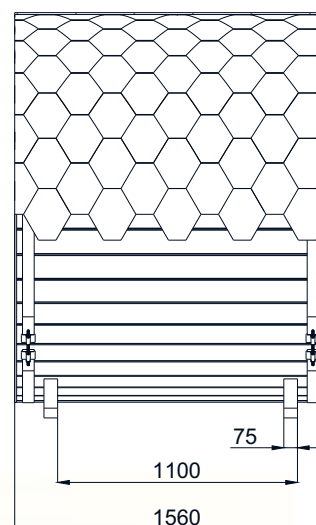

Delivery

- Assembled
- Flat-pack

ADDITIONAL EQUIPMENT AND ACCESSORIES

Front wall

Wooden door with window and lock

Openable / non-openable windows

Glass wall with glass door

Mirror glass wall with mirror glass door

Outdoor LED-light for glass front wall

Back wall

Openable / non-openable windows

Half-panoramic window

Half-panoramic window with mirror glass

Outdoor LED-light for panoramic window

Interior

Thermowood Floor

LED-light for steam-room

Steam room lighting

Water Tank, 24L

Exterior

Roof angles – 2 psc.

Canopy (40cm)

Outdoor lamp