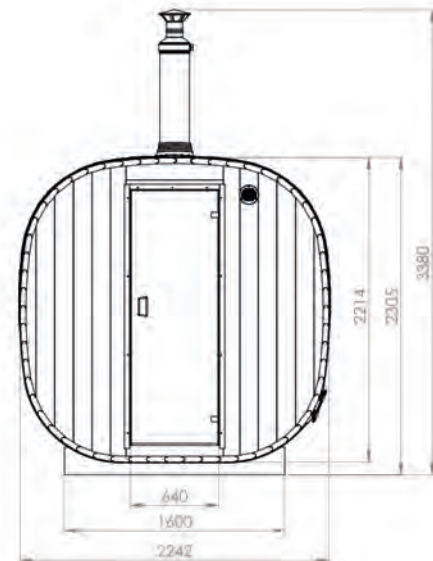

Cube Barrel Sauna 2m / 2,3m for 4 persons

Model	SQR2 / SQR23
Length of sauna	2m / 2,3m
Diameter of sauna	Ø2,2m
Wood thickness	40mm
Canopy	yes (+40cm)
Assembled dimensions (without chimney)	200x220x230cm / 230x220x230cm
Flat-pack dimensions	200x120x150cm^o / 230x120x150cm^o
Weight	~640 kg^o
Length of steam room	185cm / 214cm
Capacity of steam room	~4 persons
Volume of steam room	~7,03m³ / ~7,5 m³
Dimensions of seats	185x49x54cm / 214x49x54cm
Dimensions of feet	160x170cm / 160x202cm

* depends on the configuration and model

Basic Set Includes:

- Spruce / Thermowood barrel
- Benches from Alder
- Brown Tempered Glass Door
- Bitumen Shingle Roof
- Sauna Stones – 20 kg (with stove only)
- Stainless steel hoops – 2 psc.
- Feet for sauna – 2 psc.

Wood

- Spruce (S2E)
- Thermowood (S2T)

Heater

- Wood-burning stove
- Electric stove