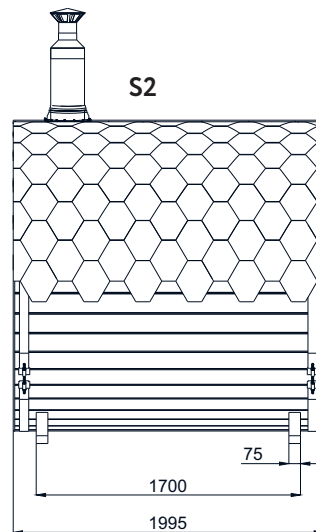

Basic Set Includes:

- Spruce / Thermowood barrel
- Benches from Thermowood
- Brown Tempered Glass Door
- Bitumen Shingle Roof
- Sauna Stones – 20 kg (with stove only)
- Stainless steel hoops – 2 psc.
- Feet for sauna – 2 psc.

Wood
• Spruce (S16E)
• Thermowood (S16T)

Heater
Electric stove

Delivery
• Assembled
• Flat-pack