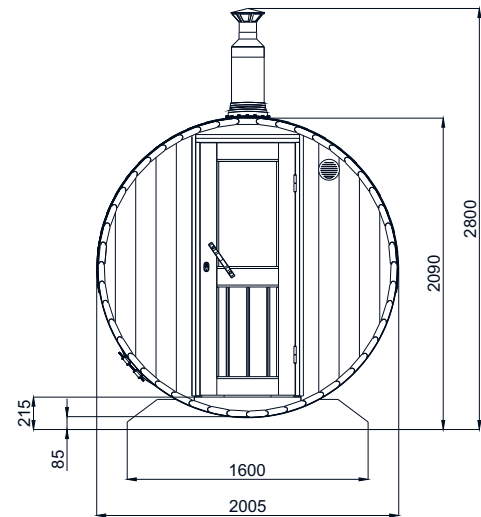

Barrel Sauna 4m for 8 persons with Dressing Room

Model	S4P	
Length of sauna	4,0m	
Diameter of sauna	Ø2m	Ø2,2m
Wood thickness	40mm	40mm
Canopy	-	-
Assembled dimensions (without chimney)	400x200x210cm	400x220x230cm
Flat-pack dimensions	400x80x150°cm	
Weight	720 kg^g	
Length of steam room	280cm	
Capacity of steam room	~8 persons	
Volume of steam room	~8,8m³	~10,64m³
Dimensions of seats	280x49x54cm	
Length of terrace	-	
Length of changing room	100cm	
Dimensions of feet	160x369cm	

* depends on the configuration and model

Basic Set Includes:

- Spruce / Thermowood barrel
- Benches from Thermowood
- Brown Tempered Glass Door
- Wooden Front Door with a Lock
- Bitumen Shingle Roof
- Sauna Stones – 20 kg (with stove only)
- Stainless steel hoops – 4 pcs.
- Feet for sauna – 4 pcs.

Wood

- Spruce (S4PE)
- Thermowood (S4PT)

Heater

- Wood-burning stove
- Electric stove