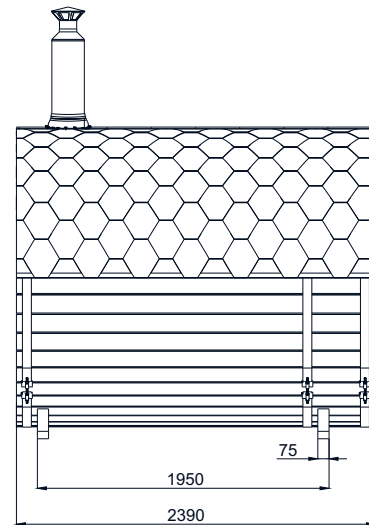

Barrel Sauna 2,8m for 4 persons with Outside Seats

Model	S28V	
Length of sauna	2,8m	
Diameter of sauna	Ø2m	Ø2,2m
Wood thickness	40mm	
Canopy	-	
Assembled dimensions (without chimney)	280x200x210cm	280x220x230cm
Flat-pack dimensions	280x80x150*cm	
Weight	730 kg*	
Length of steam room	210cm	
Capacity of steam room	~6 persons	
Volume of steam room	~6,0m³	~7,3m³
Dimensions of seats	210x49x54cm	
Length of terrace	58cm	
Length of changing room	-	
Dimensions of feet	160x195cm	

* depends on the configuration and model

Basic Set Includes:

- Spruce / Thermowood barrel
- Benches from Alder
- Brown Tempered Glass Door
- Bitumen Shingle Roof
- Stainless steel hoops – 3 psc.
- Feet for sauna – 2 psc.

Wood

- Spruce (S2VE)
- Thermowood (S2VT)

Heater

- Wood-burning stove
- Electric stove

Delivery

- Assembled
- Flat-pack

ADDITIONAL EQUIPMENT AND ACCESSORIES

Front wall

Wooden door with window and lock

Openable / non-openable windows

Glass wall with glass door

Mirror glass wall with mirror glass door

Outdoor LED-light for glass front wall

Back wall

Openable / non-openable windows

Panoramic window

Panoramic window with mirror glass

Half-panoramic window

Half-panoramic window with mirror glass

Outdoor LED-light for panoramic window

Interior

Thermowood Floor

Back rest, 2 pcs.

LED-light for steam-room

Steam room lighting

Water Tank, 24L

Exterior

Roof angles – 2 psc.

Decorative wooden hoop

Outdoor lamp