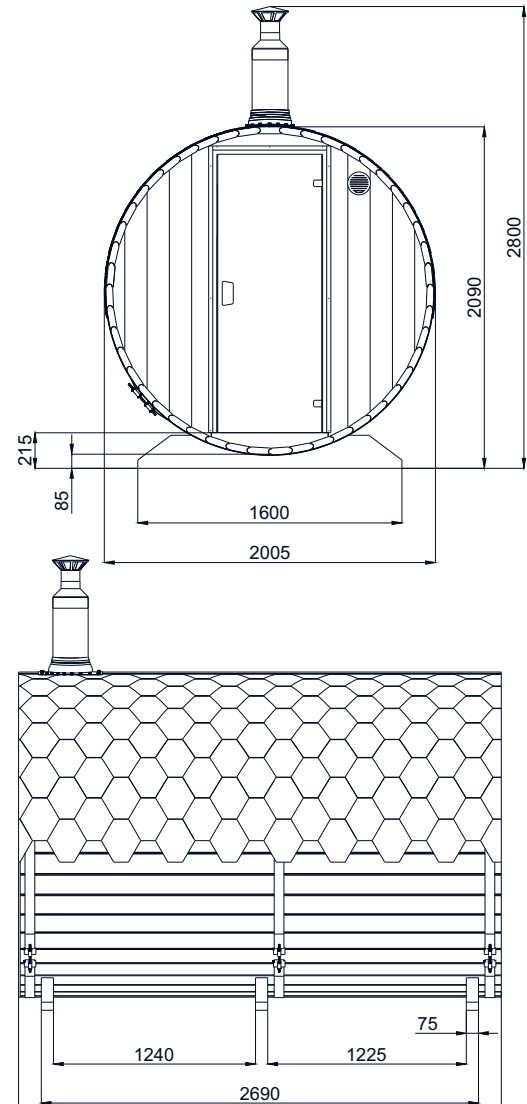

Barrel Sauna 3m for 6 persons

Model	S3	
Length of sauna	3,0m	
Diameter of sauna	Ø2m	Ø2,2m
Wood thickness	40mm	40mm
Canopy	yes (+40cm)	yes (+40cm)
Assembled dimensions (without chimney)	300x200x210cm	300x220x230cm
Flat-pack dimensions	300x80x150*cm	
Weight	650 kg*	
Length of steam room	280cm	
Capacity of steam room	~6 persons	
Volume of steam room	~8,8m³	~10,64m³
Dimensions of seats	280x49x54cm	
Length of terrace	-	
Length of changing room	-	
Dimensions of feet	160x269cm	

* depends on the configuration and model

Basic Set Includes:

- Spruce / Thermowood barrel
- Benches from Thermowood
- Brown Tempered Glass Door
- Bitumen Shingle Roof
- Sauna Stones – 20 kg (with stove only)
- Stainless steel hoops – 3 psc.
- Feet for sauna – 3 psc.

Wood

- Spruce (S3E)
- Thermowood (S3T)

Heater

- Wood-burning stove
- Electric stove

Delivery

- Assembled
- Flat-pack

ADDITIONAL EQUIPMENT AND ACCESSORIES

Front wall

Wooden door with window and lock

Openable / non-openable windows

Glass wall with glass door

Mirror glass wall with mirror glass door

Outdoor LED-light for glass front wall

Back wall

Openable / non-openable windows

Panoramic window

Panoramic window with mirror glass

Half-panoramic window

Half-panoramic window with mirror glass

Outdoor LED-light for panoramic window

Interior

Thermowood Floor

Back rest, 2 pcs.

LED-light for steam-room

Steam room lighting

Water Tank, 24L

Exterior

Roof angles – 2 psc.

Canopy (40cm)

Outdoor lamp