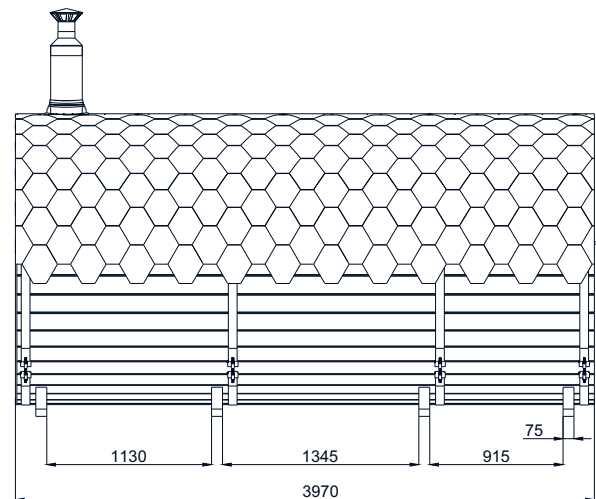

Delivery

- Assembled
- Flat-pack

ADDITIONAL EQUIPMENT AND ACCESSORIES

Front wall

Wooden door with window and lock

Openable / non-openable windows

Glass wall with glass door

Mirror glass wall with mirror glass door

Outdoor LED-light for glass front wall

Back wall

Openable / non-openable windows

Panoramic window

Panoramic window with mirror glass

Half-panoramic window

Half-panoramic window with mirror glass

Outdoor LED-light for panoramic window

Interior

Thermowood Floor

Back rest, 2 pcs.

LED-light for steam-room

Steam room lighting

Water Tank, 24L

Exterior

Roof angles – 2 pcs.

Canopy (40cm)

Outdoor lamp